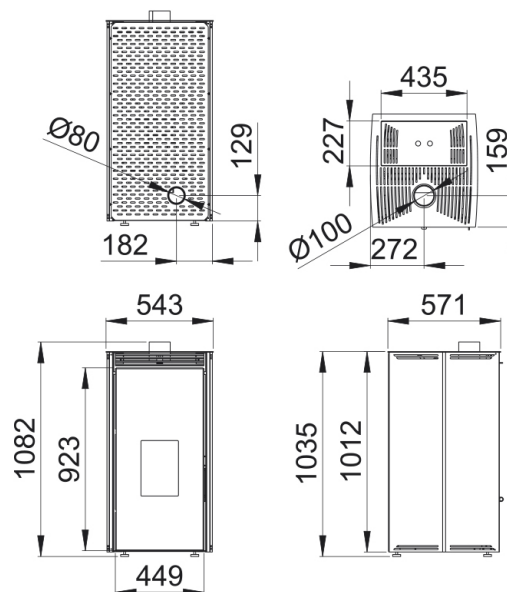

## Features

- Double Combustion System
- Double Chamber System
- Clean Glass System
- Model designed for easy access to maintenance service
- Flame anti-return system
- Chamber overpressure valve
- Power max: 11kw
- Power max-min: 9-5kw
- Efficiency (%): 80-80%
- Consumption max-min (kg/h): 2,5-1,4kg/h
- Heating capacity (m3): 225m3
- Tank capacity (Kg): 17kg
- Metallic interior
- Autonomy (h) (min-max): 7,5-14h
- Weight (kg): 100kg
- Fume outlet diameter (mm): 100mm
- Air inlet diameter (mm): 80mm