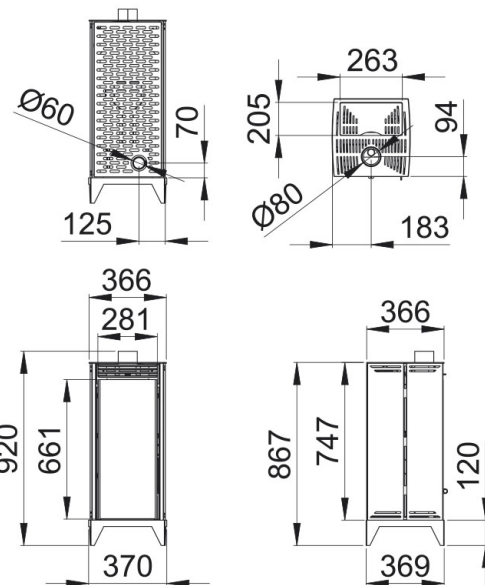

Features

- Double Combustion System
- Double Chamber System
- Clean Glass System
- Model designed for easy access to maintenance service
- Flame anti-return system
- Chamber overpressure valve
- Power max: 6kw
- Power max-min: 5-3kw
- Efficiency (%): 83-89%
- Consumption max-min (kg/h): 1,5-0,9kg/h
- Heating capacity (m3): 125m3
- Tank capacity (Kg): 7,5kg
- Metallic interior
- Autonomy (h) (min-max): 5-7h
- Weight (kg): 65kg
- Fume outlet diameter (mm): 80mm
- Air inlet diameter (mm): 60mm