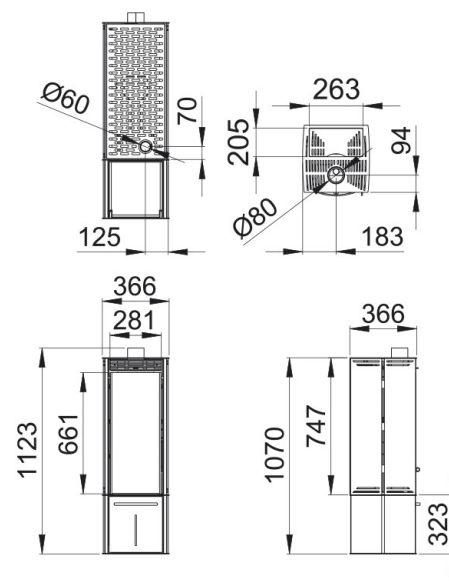

BASE CON DEPÓSITO DE PELLET CON CAPACIDAD DE 15 KG.
BASE WITH PELLET TANK WITH A CAPACITY OF 15 KG.
BASE COM DEPÓSITO PARA PELLET COM CAPACIDADE DE 15 KG.
BASE CON SERBATOIO A PELLETS CON CAPACITÀ DI 15 KG.
BASE AVEC RÉSERVOIR À PELLETS D'UNE CAPACITÉ DE 15 KG.

Features

- Double Combustion System
- Double Chamber System
- Clean Glass System
- Model designed for easy access to maintenance service
- Flame anti-return system
- Chamber overpressure valve
- Power max: 6kw
- Power max-min: 5-3kw
- Efficiency (%): 83-89%
- Consumption max-min (kg/h): 1,5-0,9kg/h
- Heating capacity (m3): 125m3
- Tank capacity (Kg): 7,5kg
- Metallic interior
- Autonomy (h) (min-max): 5-7h
- Weight (kg): 75kg
- Fume outlet diameter (mm): 80mm
- Air inlet diameter (mm): 60mm