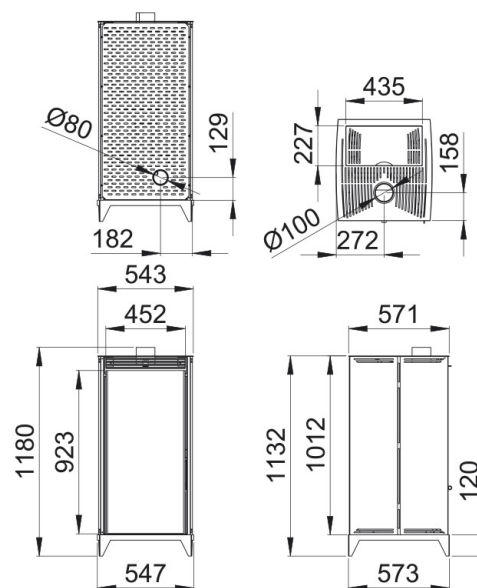

Features

- Double Combustion System
- Double Chamber System
- Clean Glass System
- Model designed for easy access to maintenance service
- Flame anti-return system
- Chamber overpressure valve
- Power max: 11kw
- Power max-min: 9-5kw
- Efficiency (%): 80-80%
- Consumption max-min (kg/h): 2,5-1,4kg/h
- Heating capacity (m3): 225m3
- Tank capacity (Kg): 17kg
- Metallic interior
- Autonomy (h) (min-max): 7,5-14h
- Weight (kg): 110kg
- Fume outlet diameter (mm): 100mm
- Air inlet diameter (mm): 80mm