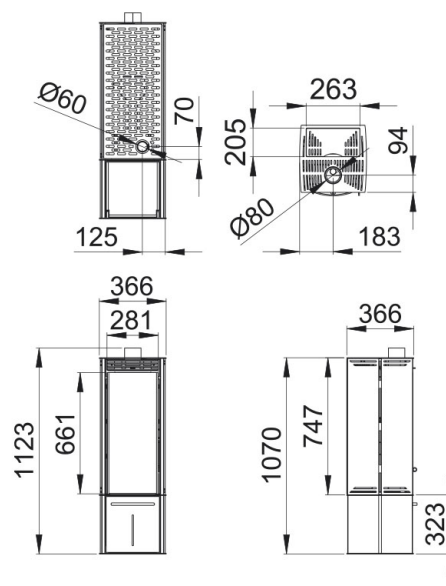

1,5-0,9

125

7,5

5-7

75

80

60

Features

- Double Combustion System
- Double Chamber System
- Clean Glass System
- Model designed for easy access to maintenance service
- Flame anti-return system
- Chamber overpressure valve
- Power max: 6kw
- Power max-min: 5-3kw
- Efficiency (%): 83-89%
- Consumption max-min (kg/h): 1,5-0,9kg/h
- Heating capacity (m3): 125m3
- Tank capacity (Kg): 7,5kg
- Metallic interior
- Autonomy (h) (min-max): 5-7h
- Weight (kg): 75kg
- Fume outlet diameter (mm): 80mm
- Air inlet diameter (mm): 60mm